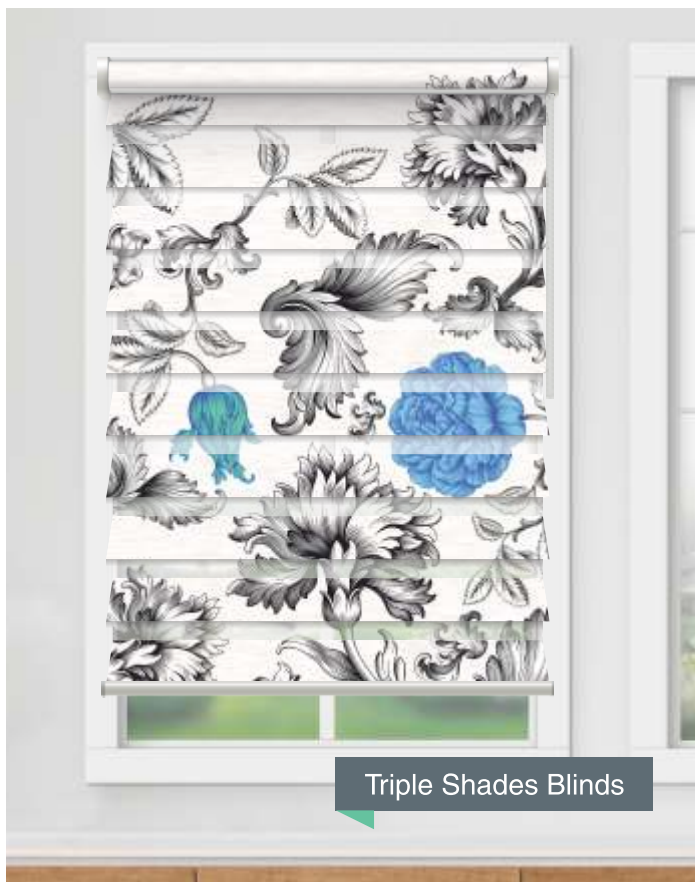

MD 13201

MD 13202

MD 13203

One creative for your all decoration

Wall Mural

Glass Film

Wardrobe Film

Curtain Fabric

Triple Shades Blinds

Zebra Blinds

Roman Blinds

Roller Blinds

 HP LATEX PRINTING TECHNOLOGY

 MODERN DESIGN

 CUSTOMIZE DESIGN

 7 COLOR PRINTING